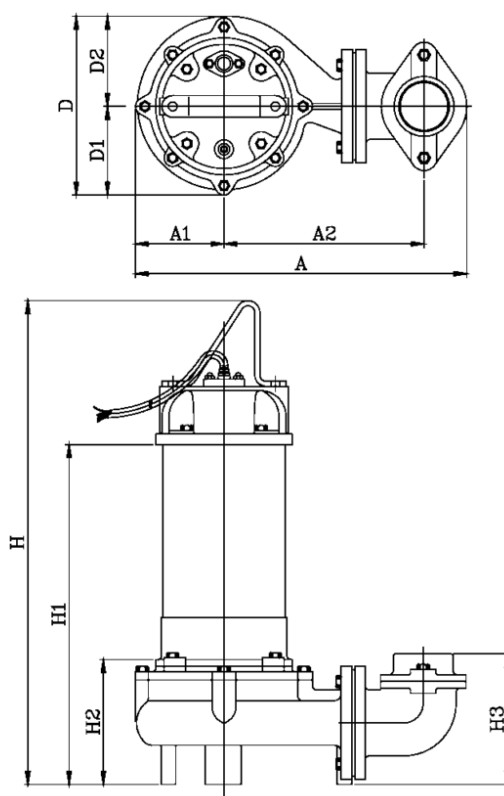

# Data Sheet

Article number: 7190215080111

Description: KleePump VPS80-15S stainless steel  
1,5Kw 1X230V 50Hz outlet 3" Flange

## Measures

A = 387	Kg = 33
A1 = 103	
A2 = 234	
D = 208	
H = 548	
H1 = 400	
H2 = 122	
H3 = 153	